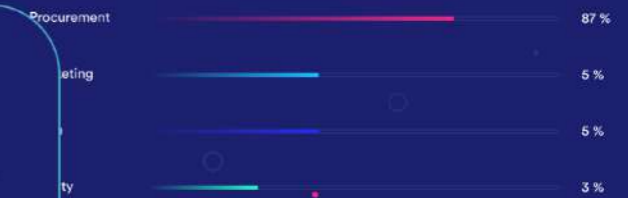

Investment amount: \$ 1 000 000

BTC price: \$ 8 456

ASIC price: \$ 2 456

Month 1	\$18.000
Month 2	\$21.000
Month 3	\$25.000
Month 4	\$32.000

Referral system

Silk Road Mining

Invest in ultra-low-cost electricity generation that saves billions of dollars